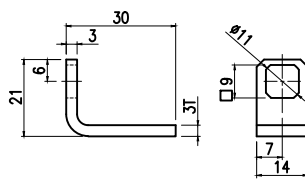

63

KC-105(태성기연 向)(STS)