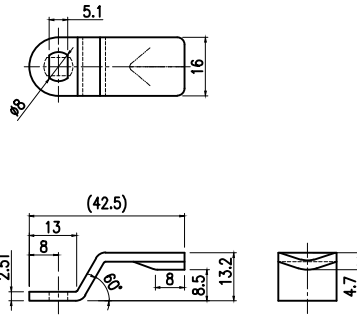

록 핸들 치수 - Lock Handle Dimensions

55

KC-101 H=12.5(STS)

56

KC-104-1 에이스텔레콤용(STS)

57

KC-107Z, 106Z, 106B (STS)

58

KC-108Z(STS)

59

KC-109(25mm)(ZDC2)

60

KC-109(27mm)(ZDC)

61

KC-109(31mm)(ZDC)

62