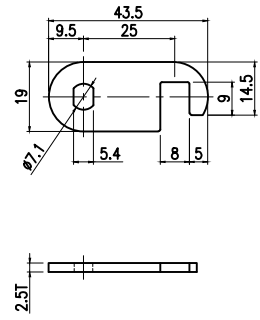

록 핸들 치수 - Lock Handle Dimensions

55

KC-101 H=12.5(STS)

56

KC-104-1 에이스텔레콤용(STS)

57

KC-107Z, 106Z, 106B (STS)

58

KC-108Z(STS)

59

KC-109(25mm)(ZDC2)

60

KC-109(27mm)(ZDC)

61

KC-109(31mm)(ZDC)

62