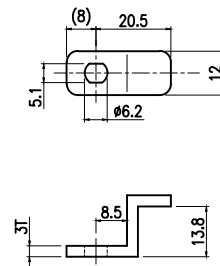

64

KC-102(STS)