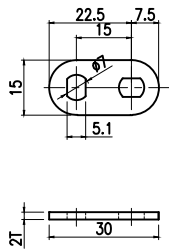

록 핸들 치수 - Lock Handle Dimensions

55

KC-101 H=12.5(STS)

56

KC-104-1 에이스텔레콤용(STS)

57

KC-107Z, 106Z, 106B (STS)

58

KC-108Z(STS)

59

KC-109(25mm)(ZDC2)

60

KC-109(27mm)(ZDC)

61

KC-109(31mm)(ZDC)

62