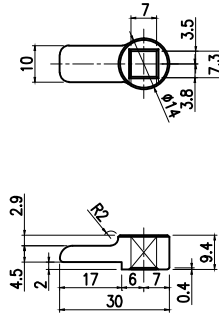

록 핸들 치수 - Lock Handle Dimensions

55

KC-101 H=12.5(STS)

56

KC-104-1 에이스텔레콤용(STS)

57

KC-107Z, 106Z, 106B (STS)

58

KC-108Z(STS)

59

KC-109(25mm)(ZDC2)

60

KC-109(27mm)(ZDC)

61

KC-109(31mm)(ZDC)

62