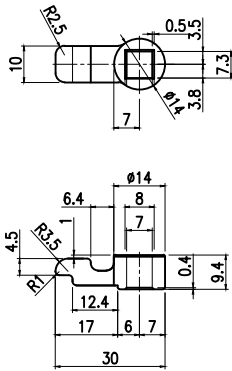

록 핸들 치수 - Lock Handle Dimensions

55

KC-101 H=12.5(STS)

56

KC-104-1 에이스텔레콤용(STS)

57

KC-107Z, 106Z, 106B (STS)

58

KC-108Z(STS)

59

KC-109(25mm)(ZDC2)

60

KC-109(27mm)(ZDC)

61

KC-109(31mm)(ZDC)

62