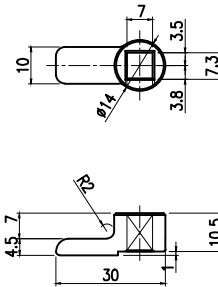

록 핸들 치수 - Lock Handle Dimensions

55

KC-101 H=12.5(STS)

56

KC-104-1 에이스텔레콤용(STS)

57

KC-107Z, 106Z, 106B (STS)

58

KC-108Z(STS)

59

KC-109(25mm)(ZDC2)

60

KC-109(27mm)(ZDC)

61

KC-109(31mm)(ZDC)

62