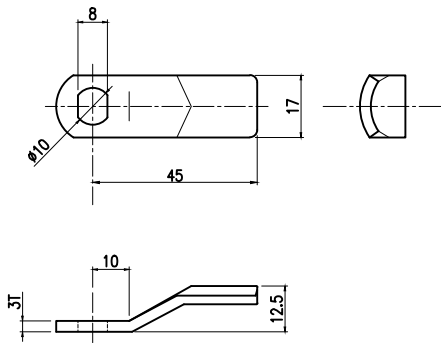

록 핸들 치수 - Lock Handle Dimensions

55

KC-101 H=12.5(STS)

56

KC-104-1 에이스텔레콤용(STS)

57

KC-107Z, 106Z, 106B (STS)

58

KC-108Z(STS)

59

KC-109(25mm)(ZDC2)

60

KC-109(27mm)(ZDC)

61

KC-109(31mm)(ZDC)

62