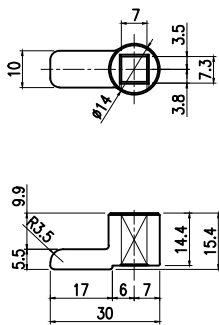

록 핸들 치수 - Lock Handle Dimensions

55

KC-101 H=12.5(STS)

56

KC-104-1 에이스텔레콤용(STS)

57

KC-107Z, 106Z, 106B (STS)

58

KC-108Z(STS)

59

KC-109(25mm)(ZDC2)

60

KC-109(27mm)(ZDC)

61

KC-109(31mm)(ZDC)

62