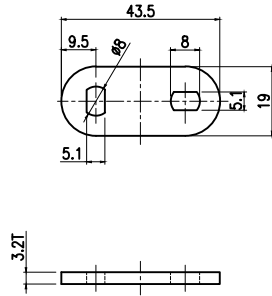

록 핸들 치수 - Lock Handle Dimensions

④5

KC-103-2, 133(STS)

④6

KC-104(SCP)

④7

KC-105(SCP) KC-106, 107, 111, 112, 113, 114, 115, 116, 118, 121 (STS)

④8