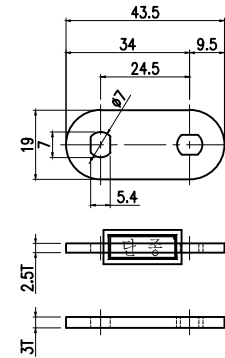

록 핸들 치수 - Lock Handle Dimensions

④5

KC-103-2, 133(STS)

④6

KC-104(SCP)

④7

KC-105(SCP) KC-106, 107, 111, 112, 113, 114, 115, 116, 118, 121 (STS)

④8