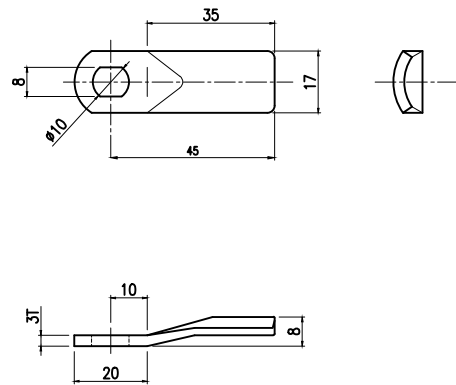

KC-101(STS)

④4