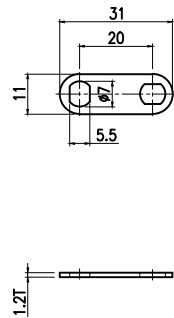

KC-108, 117, 211(STS)

④0