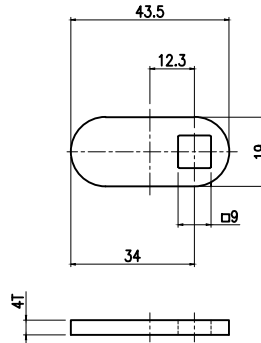

록 핸들 치수 - Lock Handle Dimensions

④5

KC-103-2, 133(STS)

④6

KC-104(SCP)

④7

KC-105(SCP) KC-106, 107, 111, 112, 113, 114, 115, 116, 118, 121 (STS)

④8