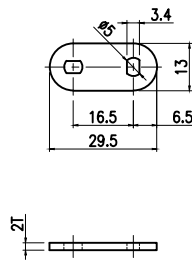

KC-110 (SCP)

④1