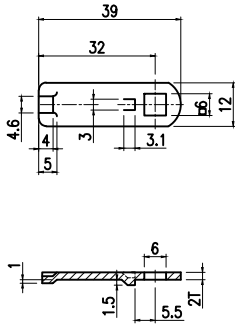

록 핸들 치수 - Lock Handle Dimensions

④5

KC-103-2, 133(STS)

④6

KC-104(SCP)

④7

KC-105(SCP) KC-106, 107, 111, 112, 113, 114, 115, 116, 118, 121 (STS)

④8