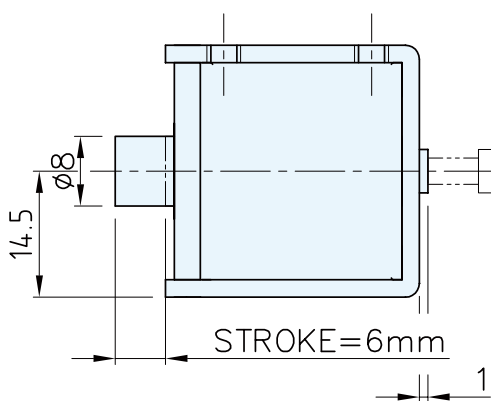

코드번호	
KE-450	KA00877