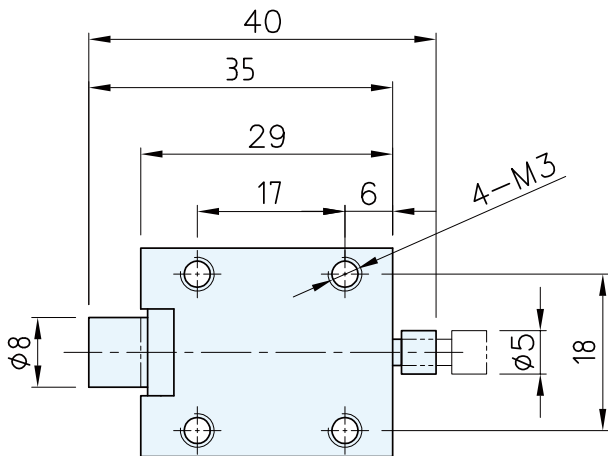

코드번호	
KE-450	KA00877