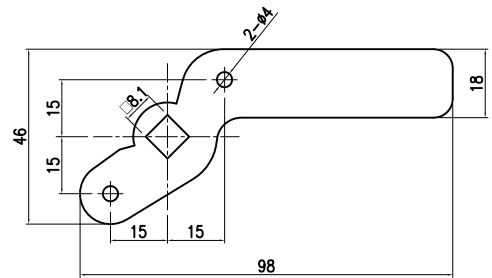

록 핸들 치수 - Lock Handle Dimensions

⑪

T=1.6

HF-55-1K(SCP)

⑫

HF-55-1K(SCP)

⑬

T=2.3

HF-55-2K(SCP)

⑭

T=2.3

HF-55-3K(SCP)

⑮

HF-55-2K(좌타입)(SCP)

⑯

HF-55-2K(우타입)(SCP)