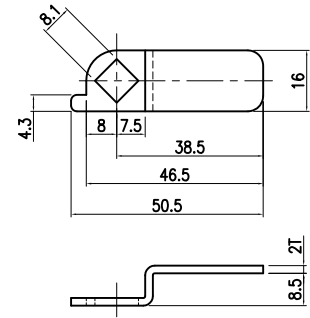

록 핸들 치수 - Lock Handle Dimensions

⑪

T=1.6

HF-55-1K(SCP)

⑫

HF-55-1K(SCP)

⑬

T=2.3

HF-55-2K(SCP)

⑭

T=2.3

HF-55-3K(SCP)

⑮

HF-55-2K(좌타입)(SCP)

⑯

HF-55-2K(우타입)(SCP)