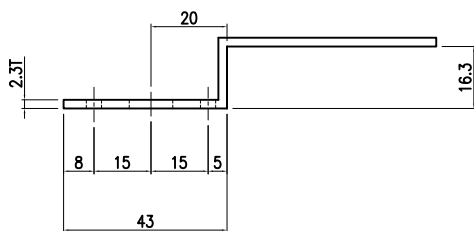

록 핸들 치수 - Lock Handle Dimensions

⑪

T=1.6

HF-55-1K(SCP)

⑫

HF-55-1K(SCP)

⑬

T=2.3

HF-55-2K(SCP)

⑭

T=2.3

HF-55-3K(SCP)

⑮

HF-55-2K(좌타입)(SCP)

⑯

HF-55-2K(우타입)(SCP)