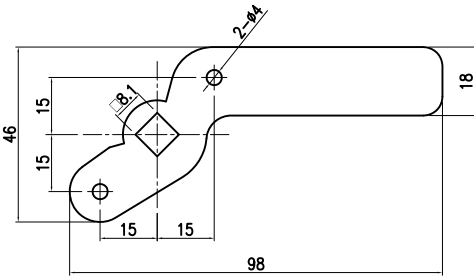

록 핸들 치수 - Lock Handle Dimensions

⑪

T=1.6

HF-55-1K(SCP)

⑫

HF-55-1K(SCP)

⑬

T=2.3

HF-55-2K(SCP)

⑭

T=2.3

HF-55-3K(SCP)

⑮

HF-55-2K(좌타입)(SCP)

⑯

HF-55-2K(우타입)(SCP)