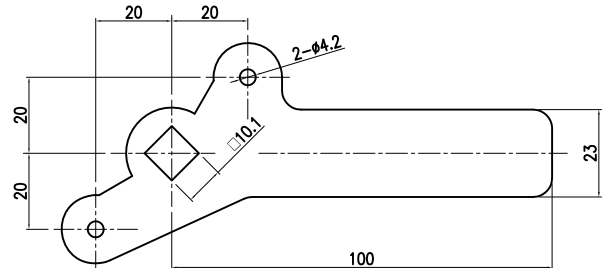

록 핸들 치수 - Lock Handle Dimensions

⑪

T=1.6

HF-55-1K(SCP)

⑫

HF-55-1K(SCP)

⑬

T=2.3

HF-55-2K(SCP)

⑭

T=2.3

HF-55-3K(SCP)

⑮

HF-55-2K(좌타입)(SCP)

⑯

HF-55-2K(우타입)(SCP)