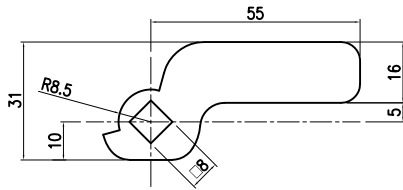

록 핸들 치수 - Lock Handle Dimensions

⑪

T=1.6

HF-55-1K(SCP)

⑫

HF-55-1K(SCP)

⑬

T=2.3

HF-55-2K(SCP)

⑭

T=2.3

HF-55-3K(SCP)

⑮

HF-55-2K(좌타입)(SCP)

⑯

HF-55-2K(우타입)(SCP)