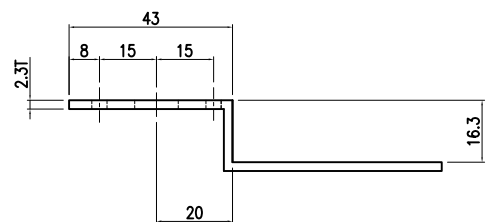

록 핸들 치수 - Lock Handle Dimensions

⑪

T=1.6

HF-55-1K(SCP)

⑫

HF-55-1K(SCP)

⑬

T=2.3

HF-55-2K(SCP)

⑭

T=2.3

HF-55-3K(SCP)

⑮

HF-55-2K(좌타입)(SCP)

⑯

HF-55-2K(우타입)(SCP)