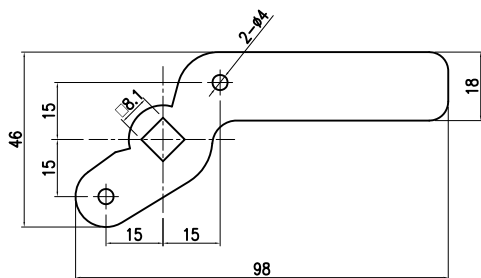

록 핸들 치수 - Lock Handle Dimensions

⑪

T=1.6

HF-55-1K(SCP)

⑫

HF-55-1K(SCP)

⑬

T=2.3

HF-55-2K(SCP)

⑭

T=2.3

HF-55-3K(SCP)

⑮

HF-55-2K(좌타입)(SCP)

⑯

HF-55-2K(우타입)(SCP)